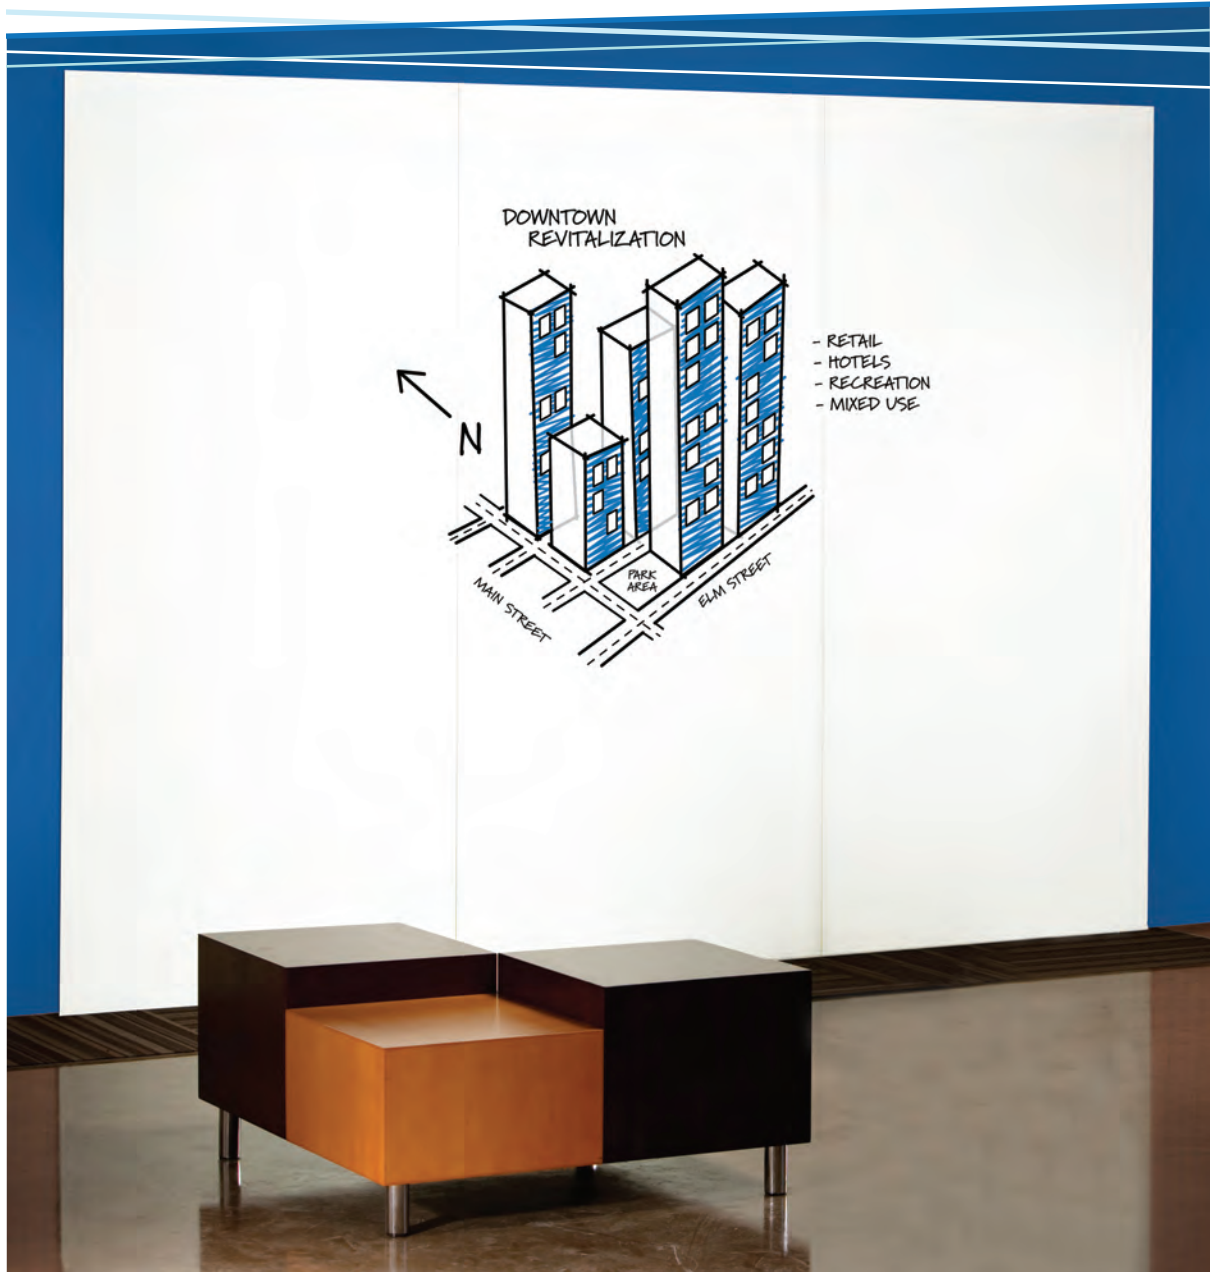

ARCHITECTURAL

INNOVATIVE FORM MEETS VERSATILE FUNCTION